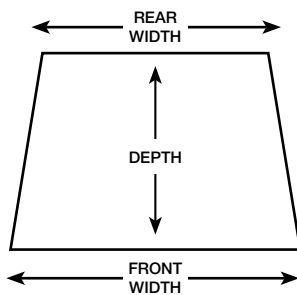

MEASURING YOUR FIREPLACE FOR GAS LOGS: