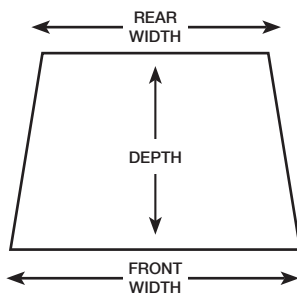

### MEASURING YOUR FIREPLACE FOR GAS LOGS:

Front Width: \_\_\_\_\_

Rear Width: \_\_\_\_\_

Depth: \_\_\_\_\_

If Rear Width Is:	Log Size Should Be:
Less Than 17”	Not Available
17” - 22”	18”
23” - 30”	24”
31” - 36”	30”
Larger Than 37”	36”